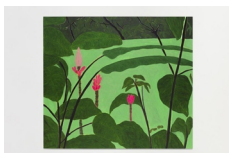

THOMAS DANE GALLERY

Patricia Leite
Caninana

No. 11 Duke Street

Broto II, 2021
oil on wood
40 x 50 cm.
15 3/4 x 19 3/4 in.

Broto I, 2021
oil on wood
50 x 40 cm.
19 3/4 x 15 3/4 in.

Bambuzal, 2021
oil on wood
50 x 40 cm.
19 3/4 x 15 3/4 in.

Caninana, 2021
oil on wood
40 x 40 cm.
15 3/4 x 15 3/4 in.

Vagalumes, 2021
oil on wood
140 x 120 cm.
55 1/8 x 47 1/4 in.

Saudade do Brasil II, 2021
oil on wood
140 x 160 cm.
55 1/8 x 63 in.

THOMAS DANE GALLERY

Noite de Lua cheia, 2021
oil on wood
120 x 140 cm.
47 1/4 x 55 1/8 in.

Una, 2021
oil on wood
60 x 70 cm.
23 5/8 x 27 1/2 in.

Descarrego, 2021
oil on wood
220 x 160 cm.
86 5/8 x 63 in.

Vênus, 2021
oil on wood
160 x 200 cm.
63 x 78 3/4 in.