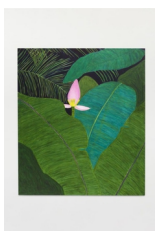

THOMAS DANE GALLERY

Patricia Leite
Caninana

No. 11 Duke Street

Broto II, 2021
oil on wood
40 x 50 cm.
15 3/4 x 19 3/4 in.

Broto I, 2021
oil on wood
50 x 40 cm.
19 3/4 x 15 3/4 in.

Bambuzal, 2021
oil on wood
50 x 40 cm.
19 3/4 x 15 3/4 in.

Caninana, 2021
oil on wood
40 x 40 cm.
15 3/4 x 15 3/4 in.

Vagalumes, 2021
oil on wood
140 x 120 cm.
55 1/8 x 47 1/4 in.

Saudade do Brasil II, 2021
oil on wood
140 x 160 cm.
55 1/8 x 63 in.

THOMAS DANE GALLERY

Noite de Lua cheia, 2021
oil on wood
120 x 140 cm.
47 1/4 x 55 1/8 in.

Una, 2021
oil on wood
60 x 70 cm.
23 5/8 x 27 1/2 in.

Descarrego, 2021
oil on wood
220 x 160 cm.
86 5/8 x 63 in.

Vênus, 2021
oil on wood
160 x 200 cm.
63 x 78 3/4 in.