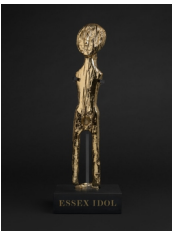

## THOMAS DANE GALLERY

### Michael Landy: Essex Idol

**Michael Landy**  
*Essex Idol*, 2021  
bronze, 24ct gold  
47.5 x 9 x 5 cm.  
18 3/4 x 3 1/2 x 2 in.  
unique

**Michael Landy**  
*Tabletop Idol*, 2021  
polyester resin, 23ct gold, PETG, welsch slate  
57 x 20 x 17 cm.  
22 1/2 x 7 7/8 x 6 3/4 in.  
edition of 3

**Michael Landy**  
*Mantelpiece Idol*, 2021  
polished brass, slate, 23ct gold  
22 x 7 x 5 cm.  
8 5/8 x 2 3/4 x 2 in.  
edition of 6

**Michael Landy**  
*Knock-off Idol*, 2021  
signed, numbered  
polyester resin, cardboard, PVC, aluminium  
32 x 10.5 x 10.5 cm.  
12 5/8 x 4 1/8 x 4 1/8 in.  
edition of 20