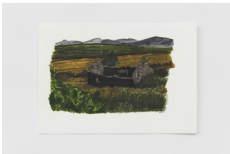

Michael Landy
Family Ruin 32, 2020
watercolour on paper
17.7 x 25.3 cm.
7 x 10 in.
(TDA12324)

sold